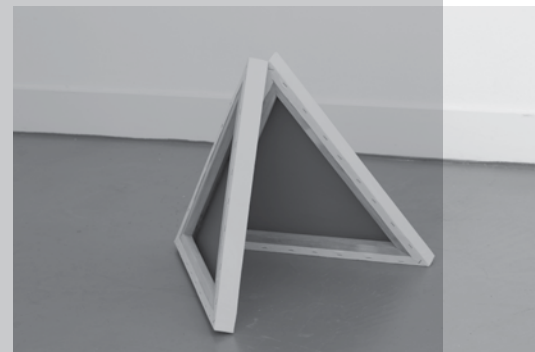

VAN
ZIJLL
LANGHOUT / CONTEMPORARY ART

**VAN
ZIJLL
LANGHOUT / CONTEMPORARY ART**
AT ART ROTTERDAM 2015.
4-8 FEBRUARY 2015
NEW ART SECTION
VAN NELLE FABRIEK
VAN NELLEWEG 1
ROTTERDAM
artrotterdam.com

CRYSTAL Z CAMPBELL /